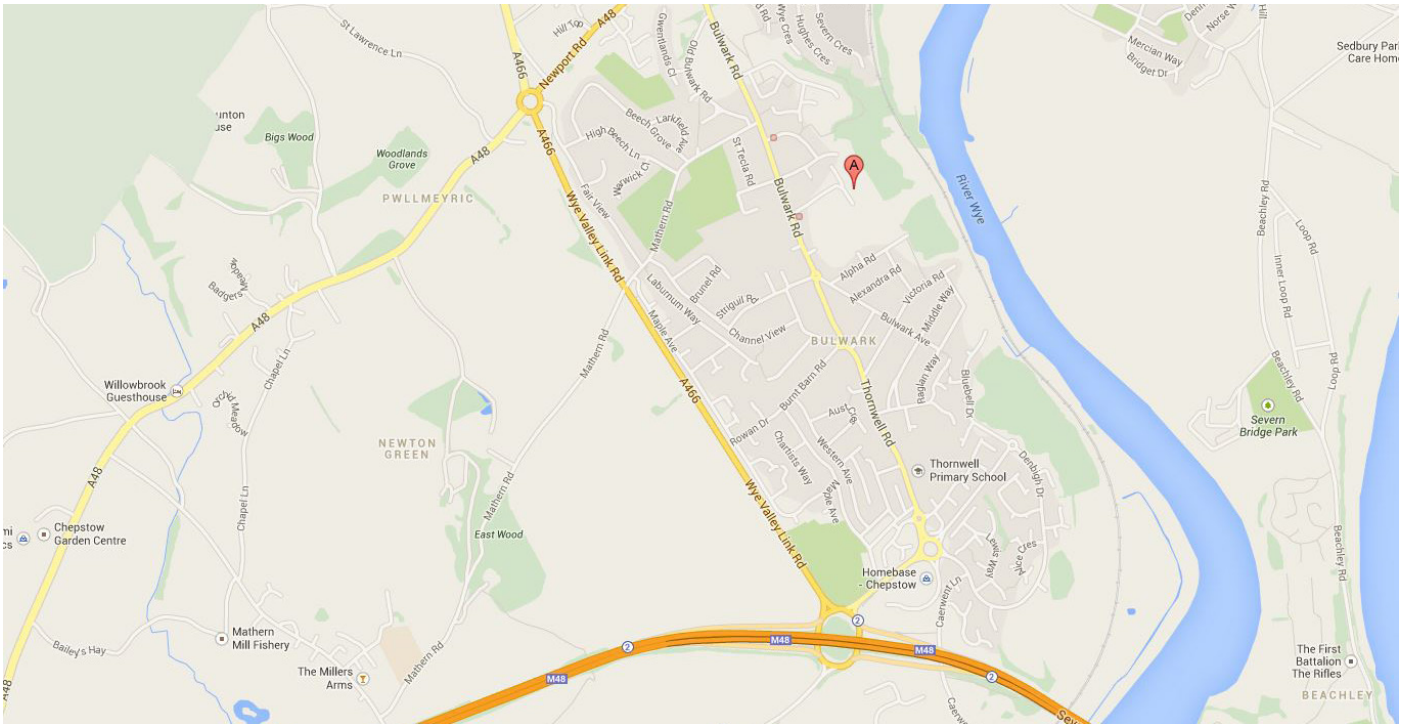

COUNTY MARQUEES

EXPERIENCE • CARE • CHOICE

tel: 0800 9888 041

Unit 12, Bulwark Industrial Estate, Bulwark, Chepstow, Monmouthshire, NP16 5QZ

FROM M4 WALES

- From M4 heading east, take Junction 23 onto the M48 (signposted Chepstow)
- Exit M48 at junction 2 onto A466 (signposted Chepstow/Cas-Gwent)
- At the next roundabout take the 3rd exit onto the A48 (signposted Gloucester)
- Follow the A48 towards Chepstow down hill to a right turn signed Bulwark
- Turn right towards Bulwark and through two traffic calming measures
- Pass the Severn Bridge Social Club on your left and shops on your right
- County Marquees entrance is on left corner immediately after the Motor Accessories shop.

FROM M4 ENGLAND

- From M4 heading west, take Junction 21 onto the M48 (signposted Chepstow)
- Cross the Old Severn Bridge (with toll)
- At junction 2, exit the M48 (signposted Chepstow and the Wye Valley)
- At roundabout take the 3rd exit (signposted Chepstow A466)
- At the next roundabout take the 3rd exit onto the A48 (signposted Gloucester)
- Follow the A48 towards Chepstow down hill to a right turn signed Bulwark
- Turn right towards Bulwark and through two traffic calming measures
- Pass the Severn Bridge Social Club on your left and shops on your right
- County Marquees entrance is on left corner immediately after the Motor Accessories shop.