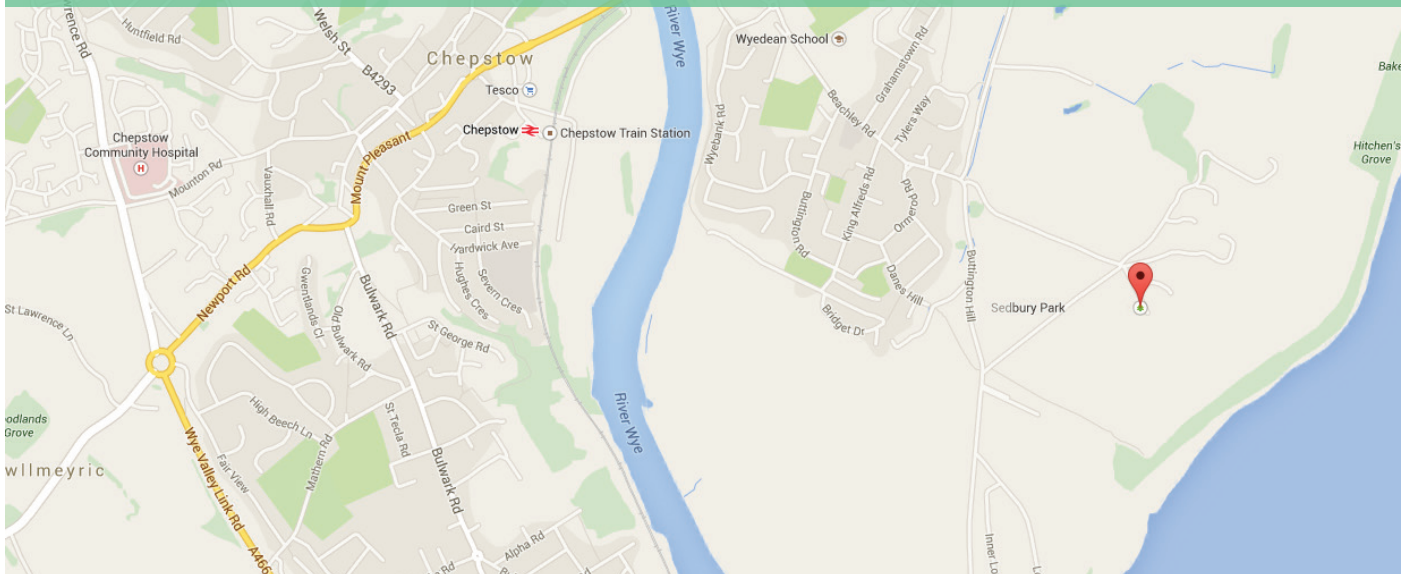

OUR VIEWING WEEKEND MARQUEES CAN BE FOUND AT SEDBURY PARK

From Chepstow, go towards Gloucester on the A48.

After passing Tesco (on your right) and crossing over the River Wye take the turning right, signposted Beachley and Sedbury. At the roundabout take the first exit (again signed Beachley and Sedbury).

Go past the schools with the traffic calming system and the row of shops including Spar.

As you go down the hill, you will see on top of the hill in front of you a Mansion House (Sedbury Park Care Home) – go up the private drive towards the Home.

At the top of the hill take the left turn at the crossroads (signed The Belfry). Follow that lane to the Farm at the very end and when you see the marquees you will know you've arrived at the right place.