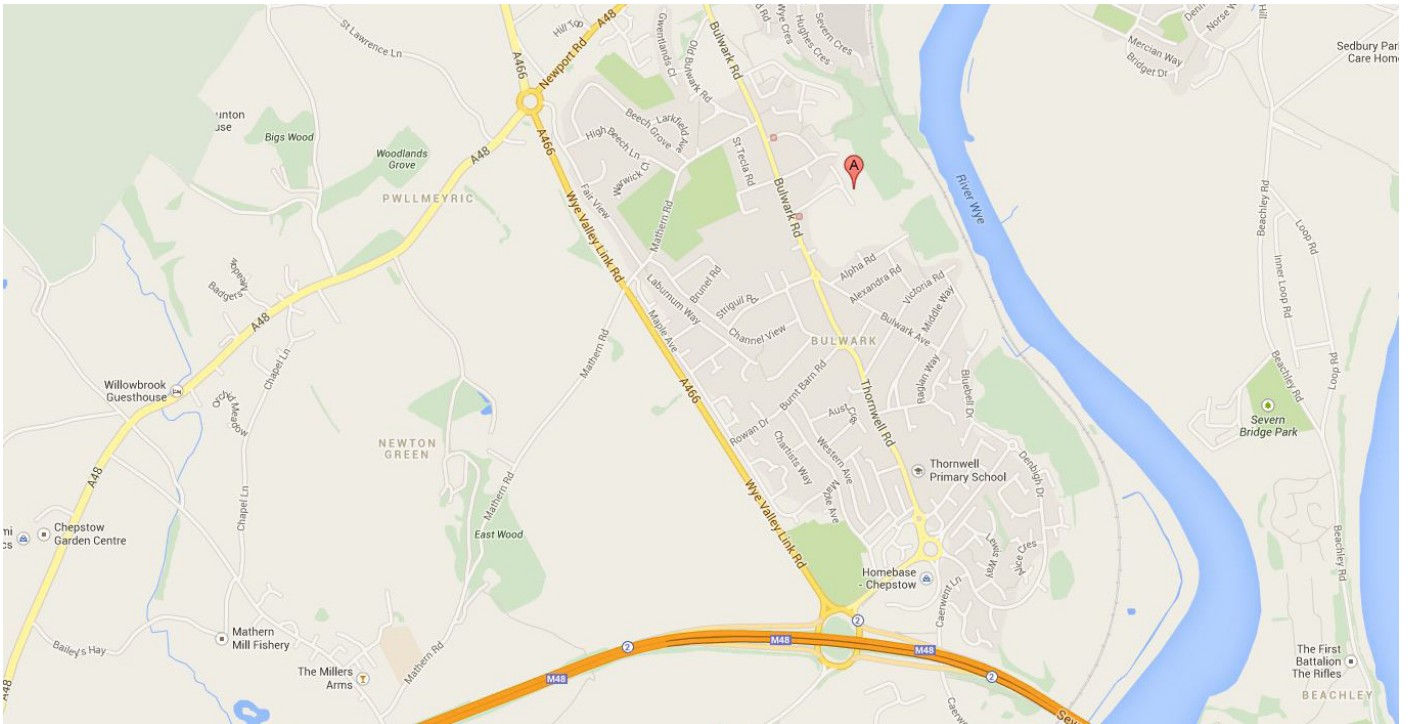

COUNTY MARQUEES

EXPERIENCE • CARE • CHOICE

tel: 01291 629377

Unit 12, Bulwark Industrial Estate, Bulwark, Chepstow, Monmouthshire, NP16 5QZ

FROM M4 WALES

- From M4 heading east, take Junction 23 onto the M48 (signposted Chepstow)
- Exit M48 at junction 2 onto A466 (signposted Chepstow/Cas-Gwent)
- At the next roundabout take the 3rd exit onto the A48 (signposted Gloucester)
- Follow the A48 towards Chepstow downhill to a right turn signed Bulwark
- Turn right towards Bulwark and through two traffic calming measures
- Pass the shops on your right
- County Marquees entrance is on left through blue gates in front of the Londis corner shop

FROM M4 ENGLAND

- From M4 heading west, take Junction 21 onto the M48 (signposted Chepstow)
- Cross the Severn Bridge
- At junction 2, exit the M48 (signposted Chepstow and the Wye Valley)
- At roundabout take the 3rd exit (signposted Chepstow A466)
- At the next roundabout take the 3rd exit onto the A48 (signposted Gloucester)
- Follow the A48 towards Chepstow downhill to a right turn signed Bulwark
- Turn right towards Bulwark and through two traffic calming measures
- Pass the shops on your right
- County Marquees entrance is on left through blue gates in front of the Londis corner shop