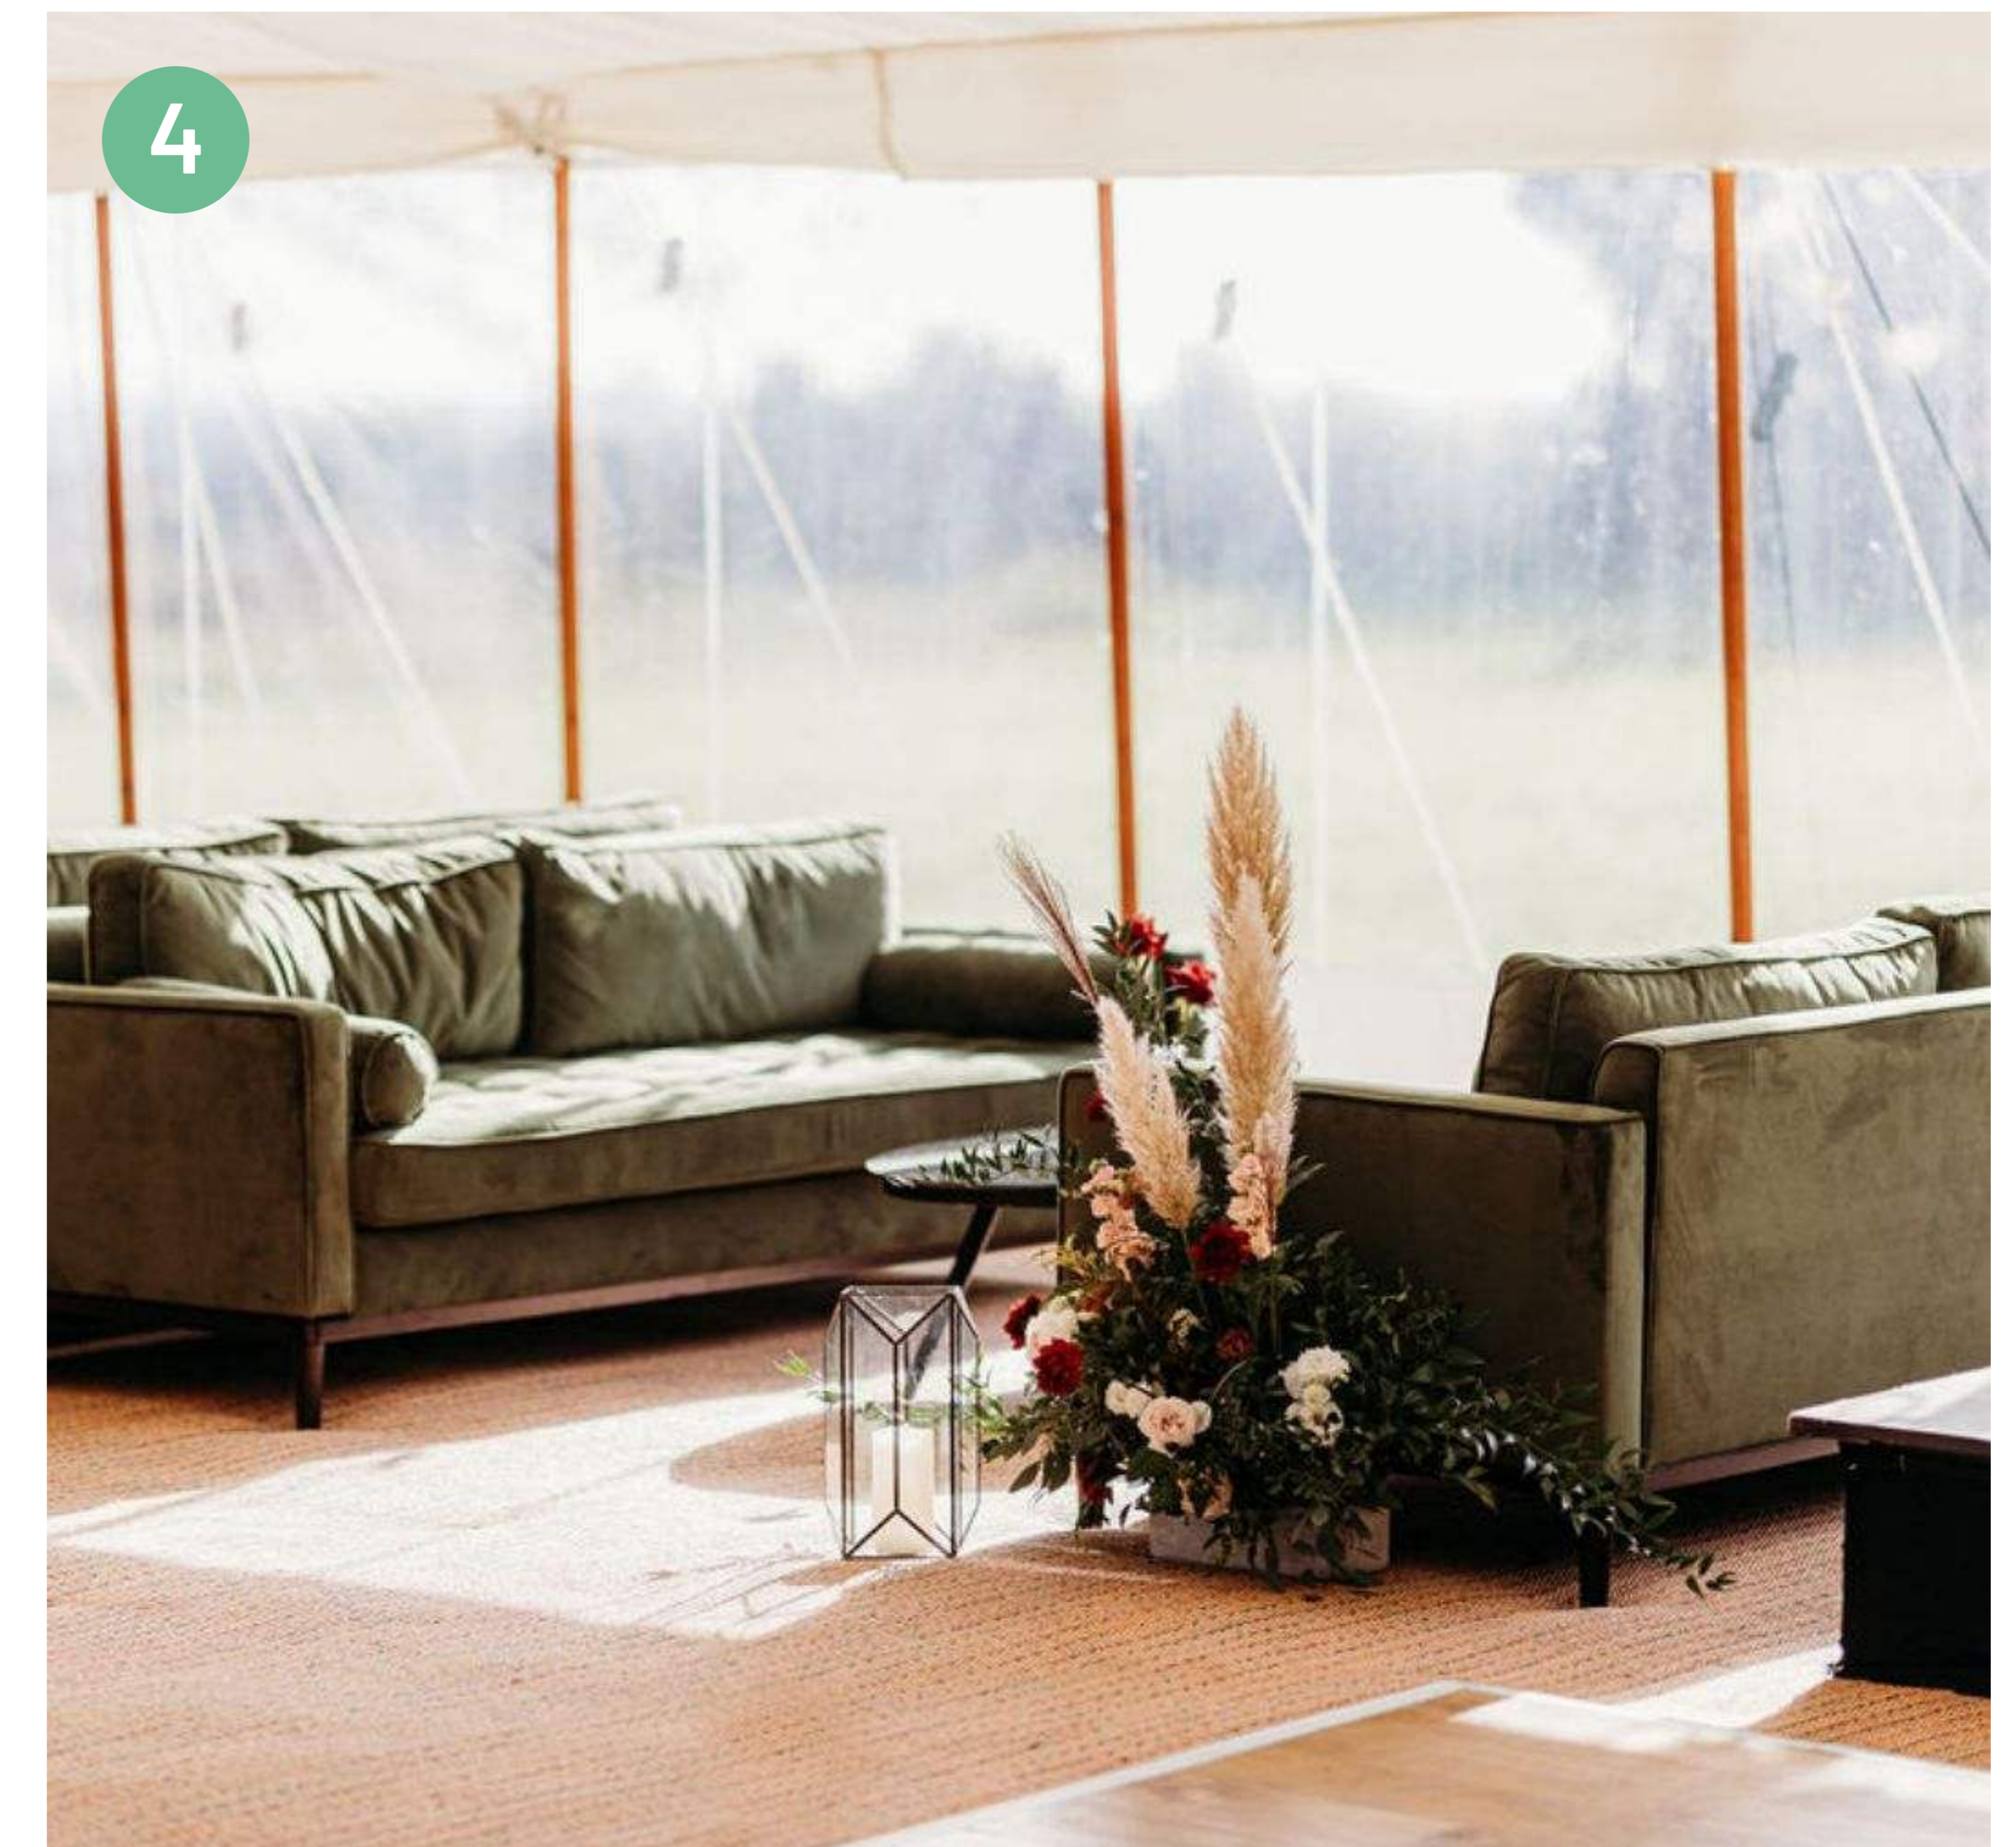

Sofa Seating

Having a comfy seating area is a great idea for your marquee event.

1. Porthallow Sofas **£255.00 per set**
2. Rattan Two Seater Armchair & Coffee Table **£145.00 per set**
3. 2x Green Velvet Cocktail Armchairs with Marble Side Table **£65.00 per set**
4. Velvet Sofas **POA**