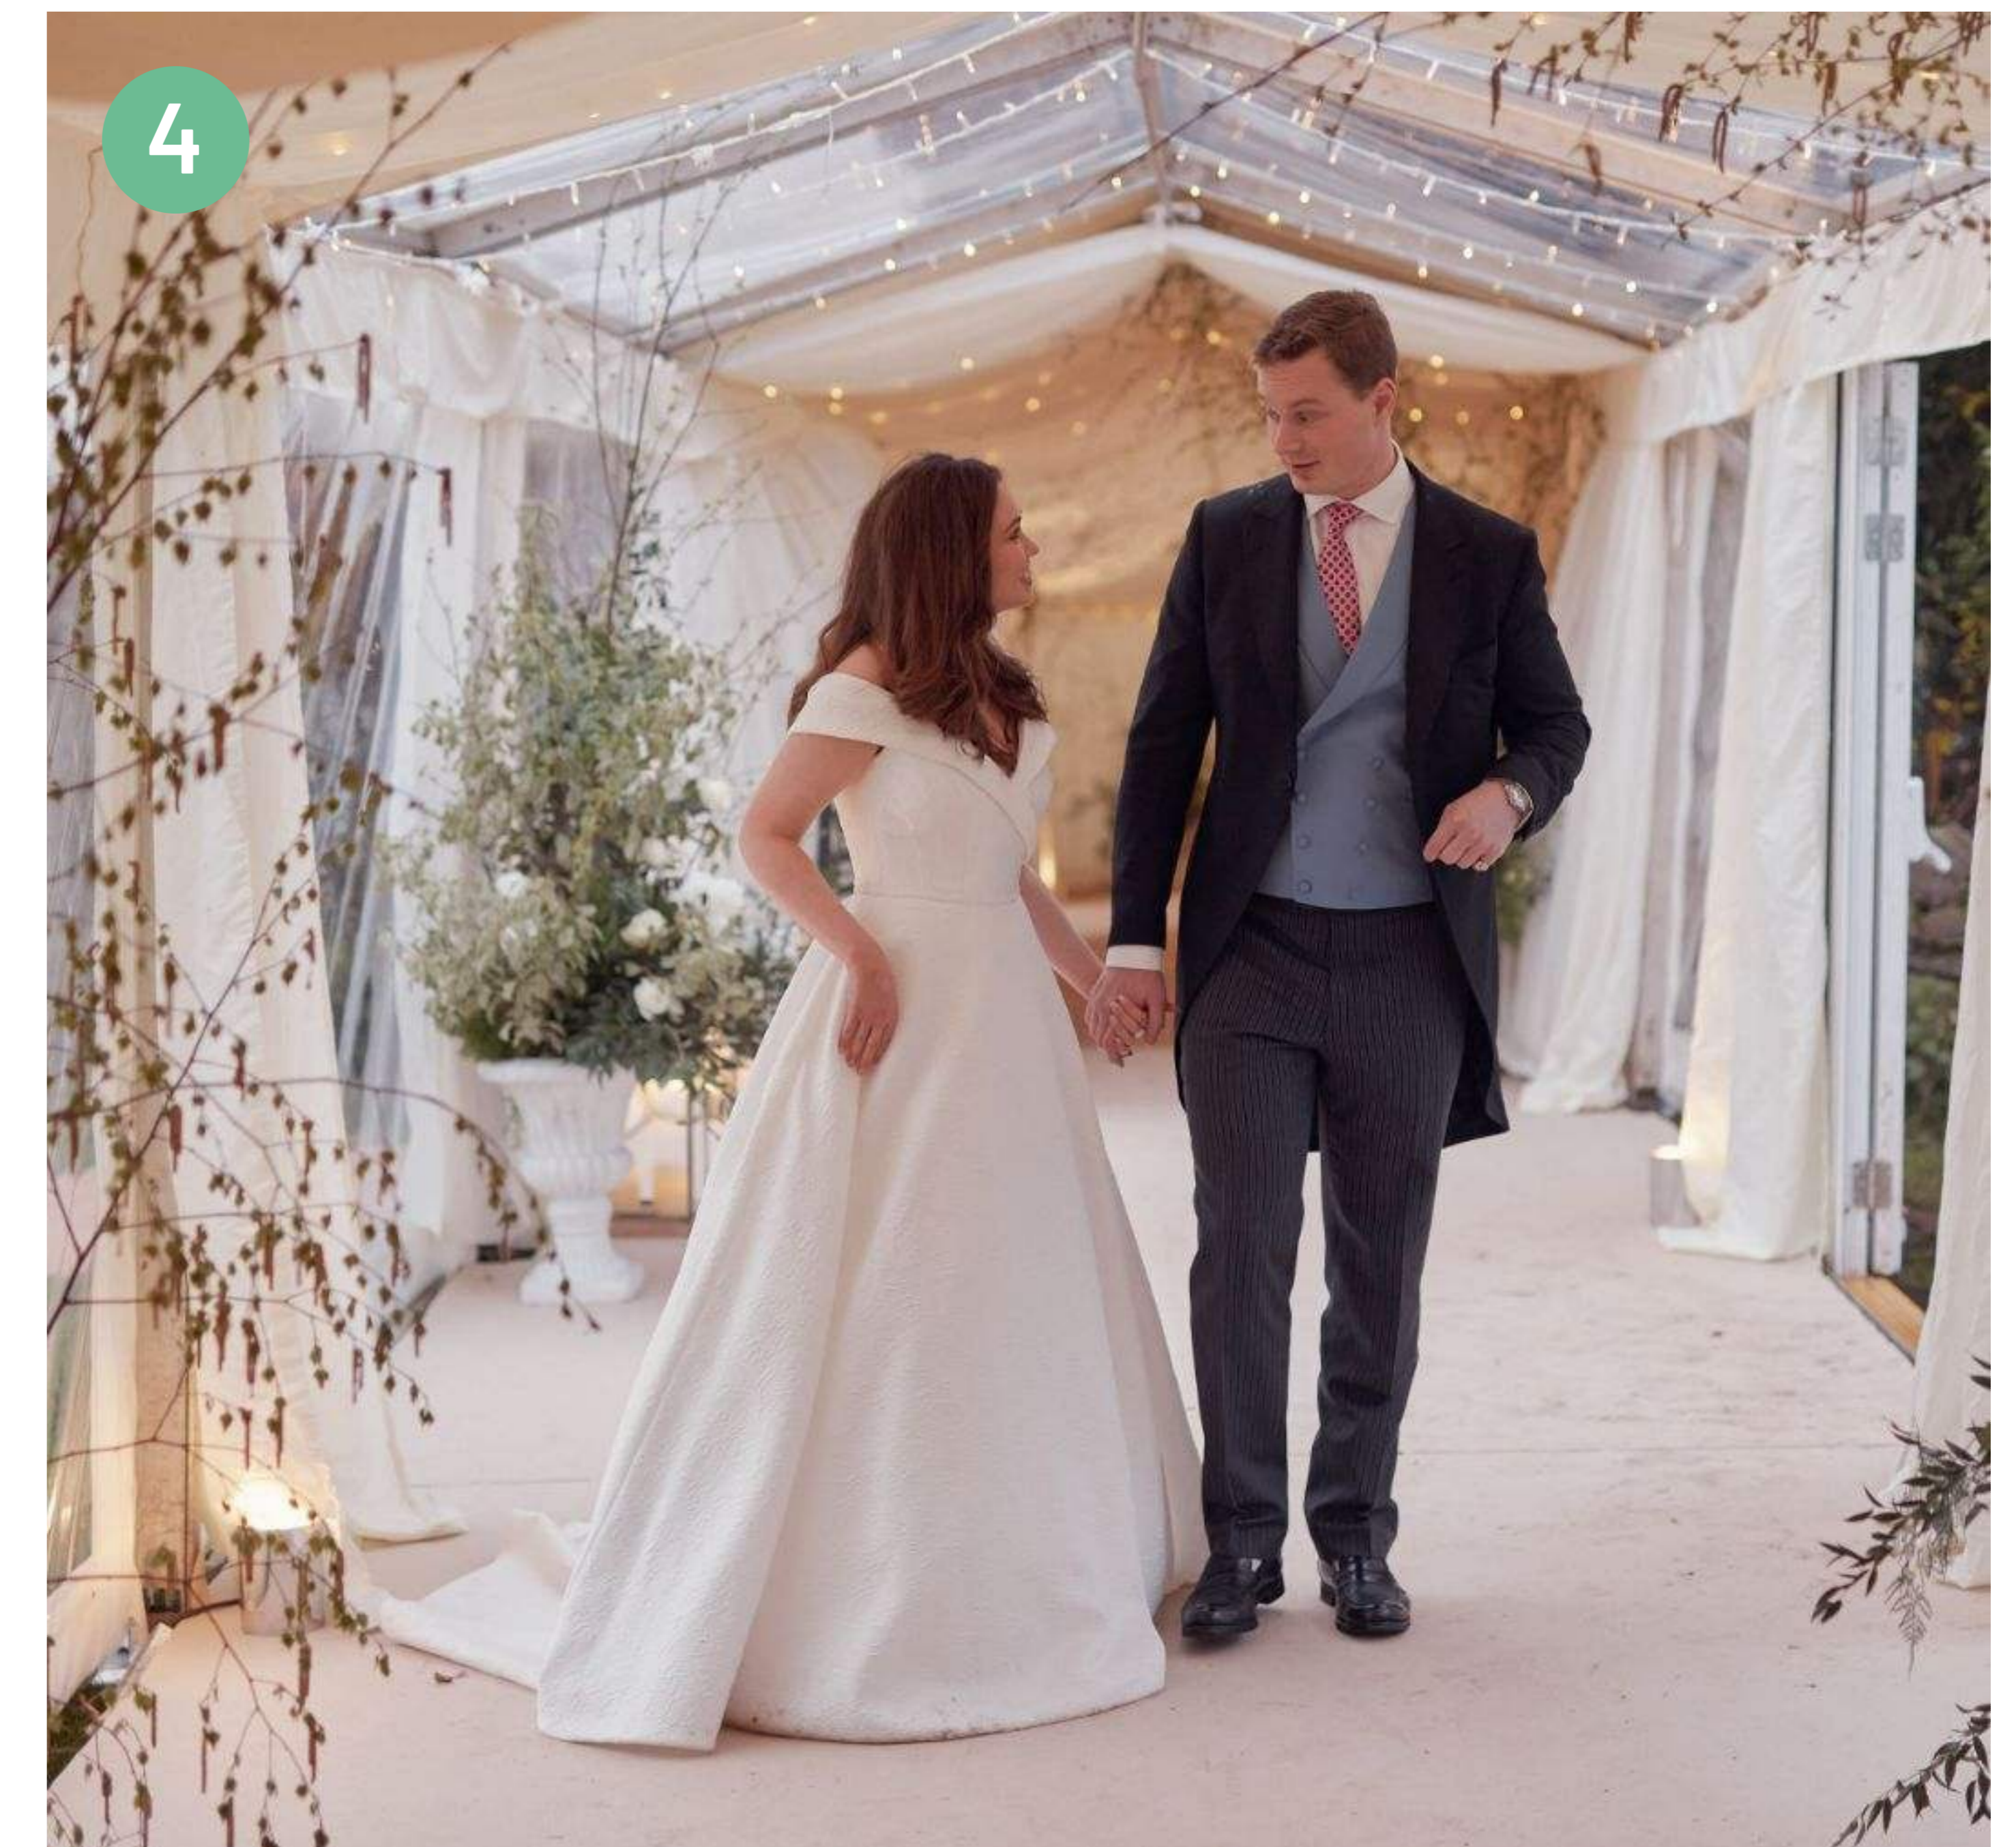

# Clearspan Marquee Extras

Finishing touches designed to open up the space and complement your setting.

- 1. 12m Terrace **from £350.00 per 3m bay**
- 2. 9m Clear Roof Sections **£150.00 per 3m bay**
- 3. 12m Clear Roof Sections **£200.00 per 3m bay**
- 4. Walkways, Sized to Suit **from £450.00**