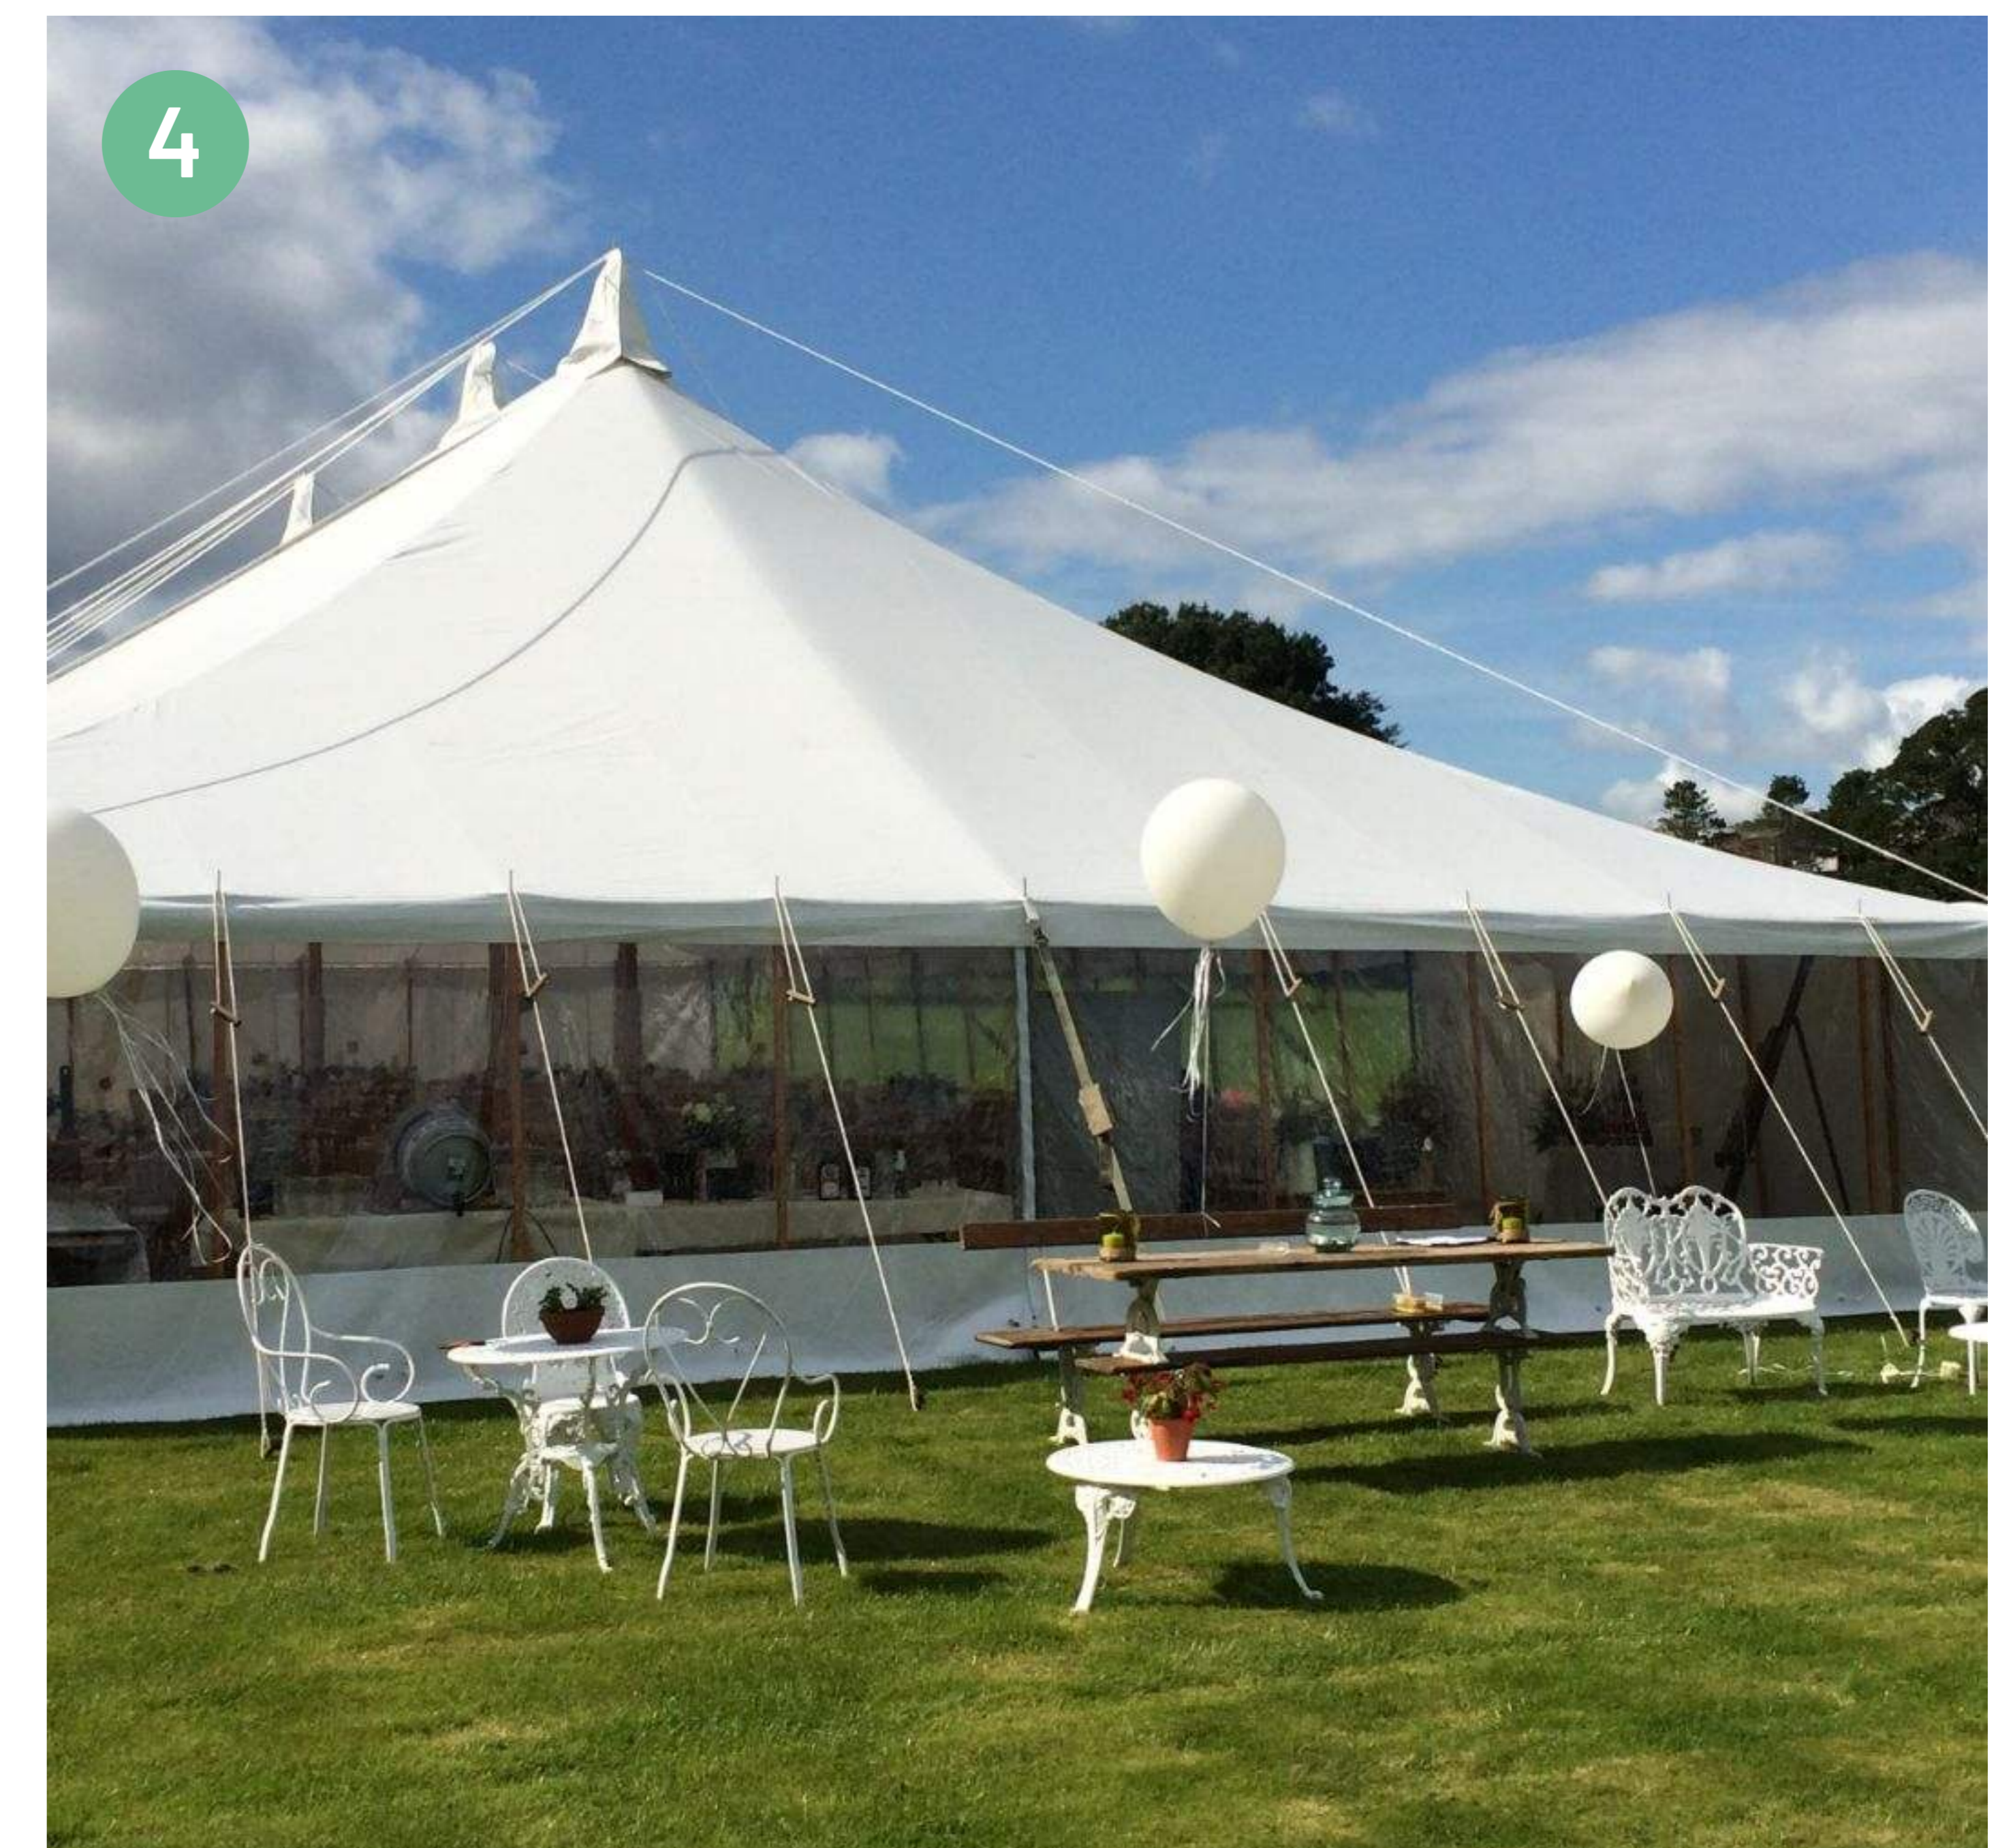

# Traditional Marquee Extras

Refined extras designed to complement the charm of a traditional pole marquee.

- 1. Traditional Covered Walkway **£241.50 for 4m**
- 2. Hanging Supports for Floral Decorations, Planks, Hoops, Pulleys **from £25.00**
- 3. Roof Overlay Canopy (many colour options available) **POA**
- 4. Panoramic Windows **£20.00 per 20' section**