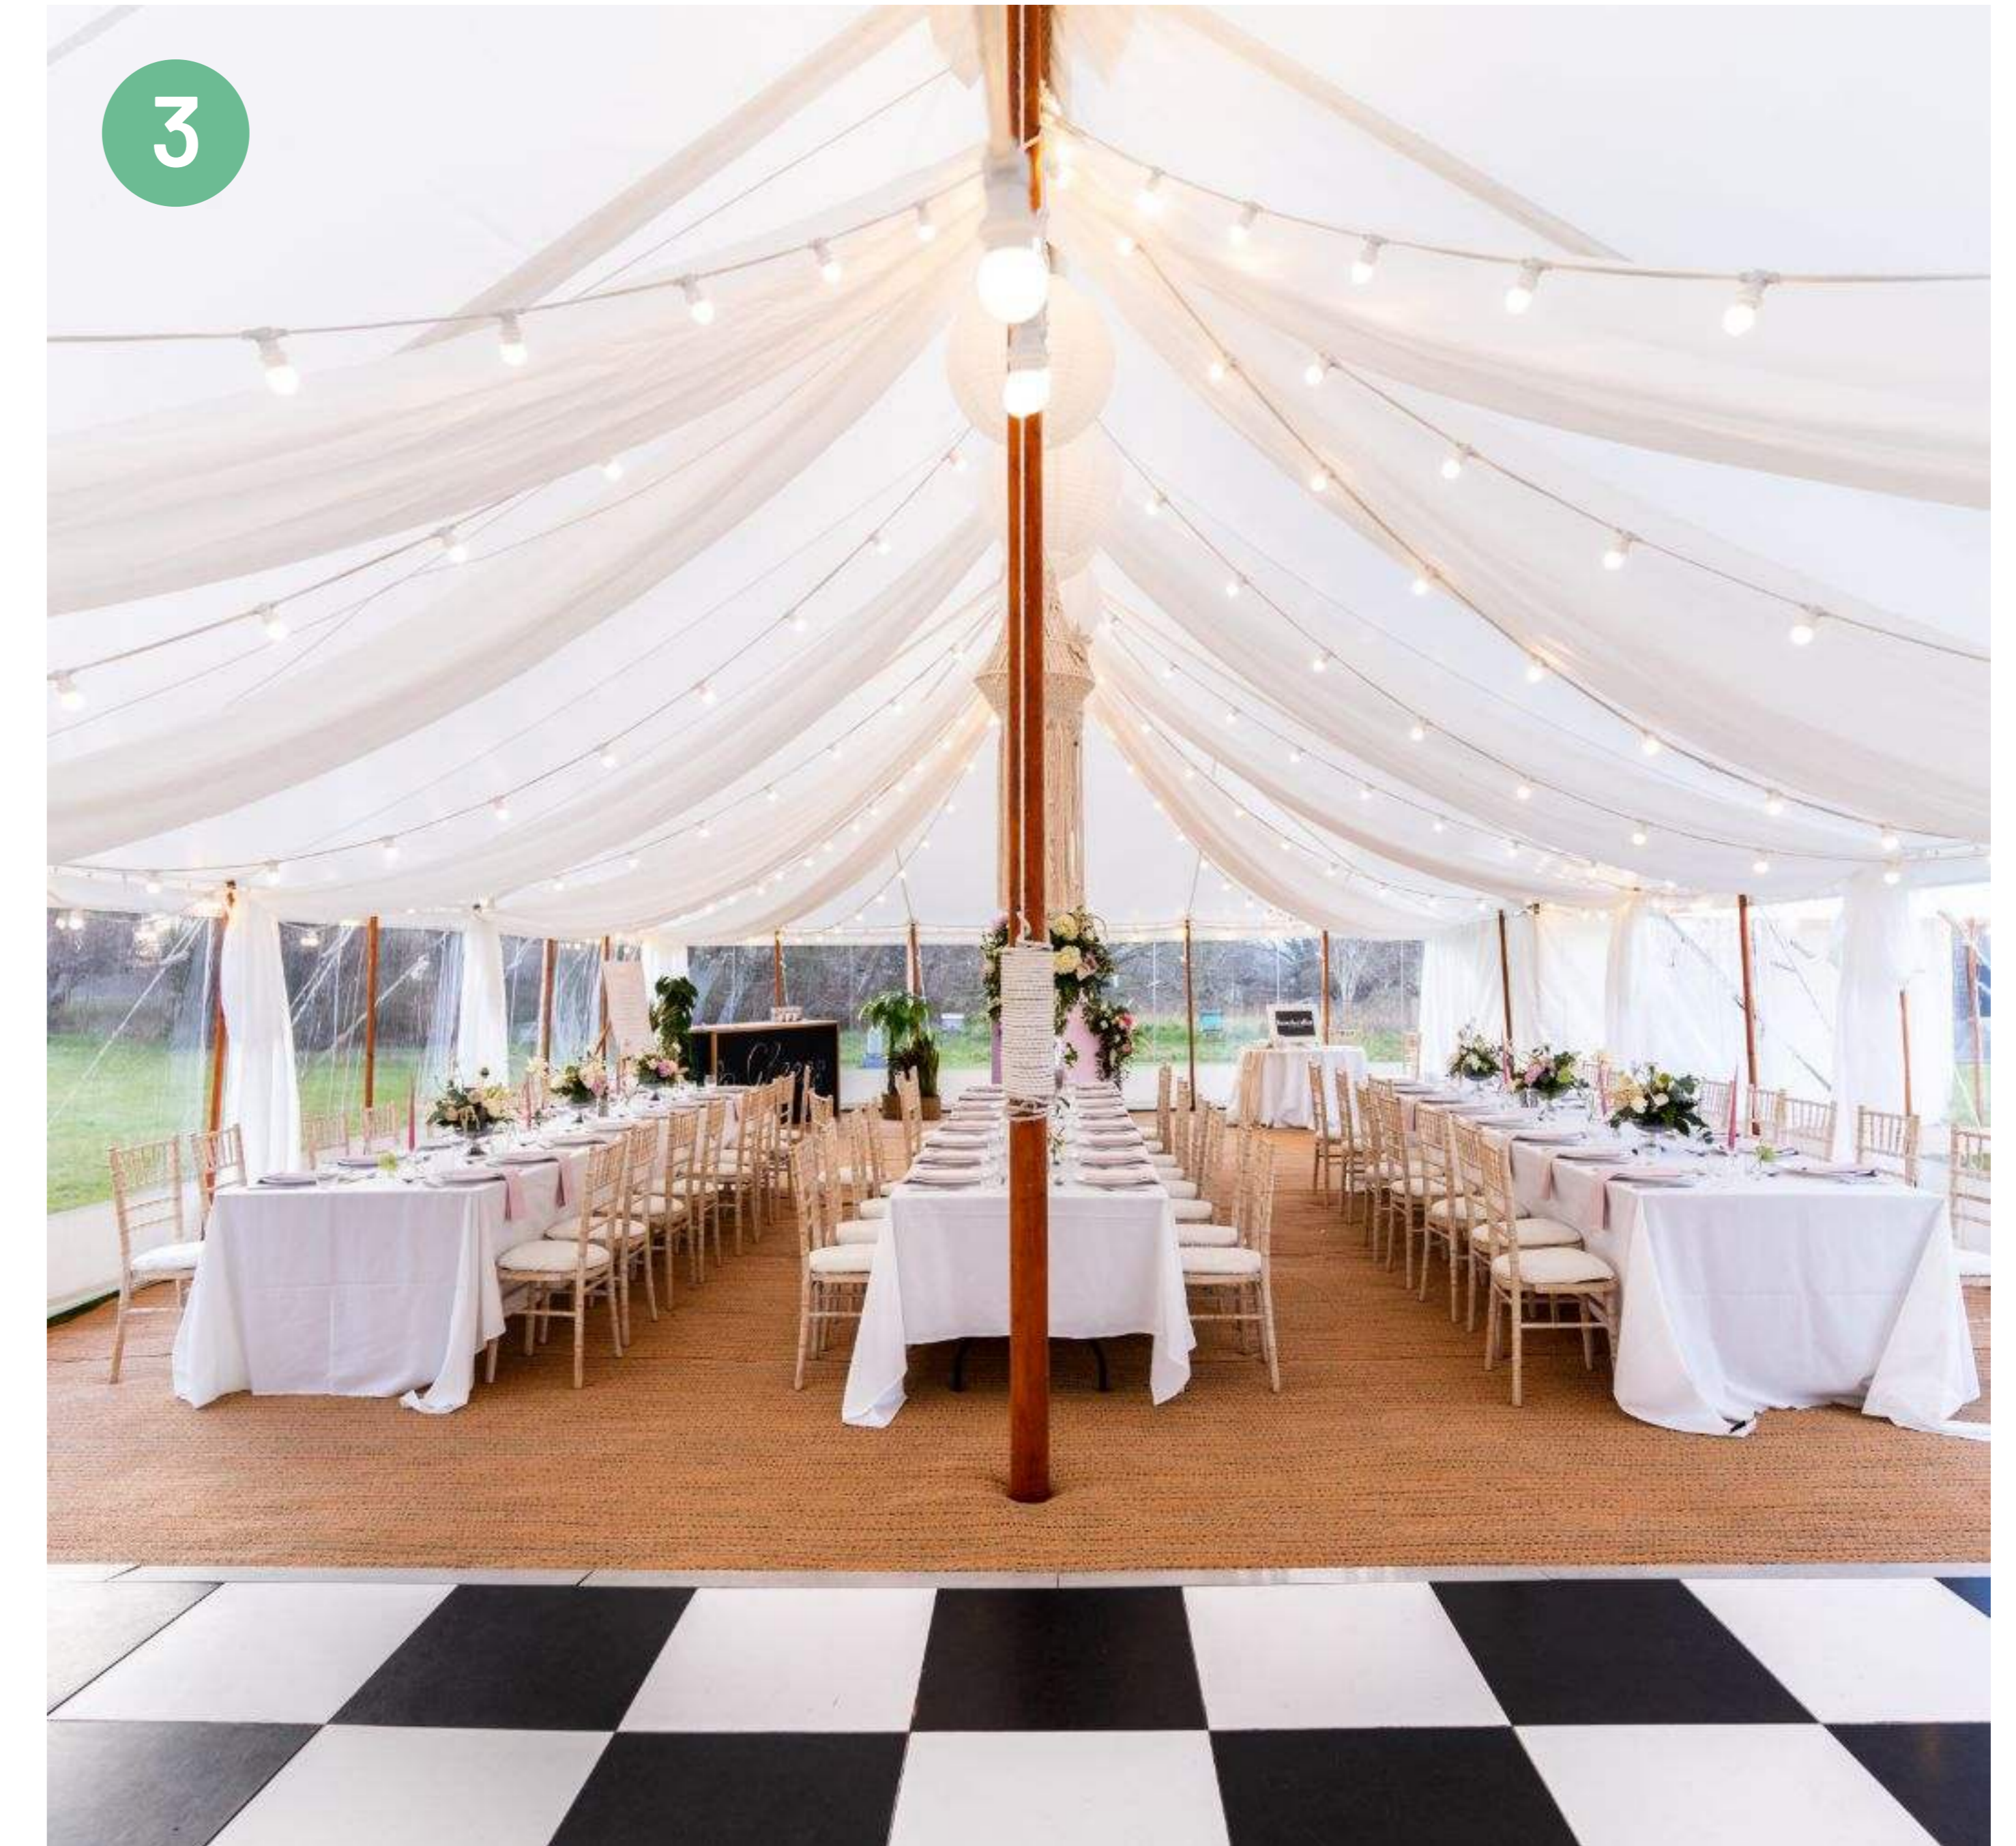

# Traditional Marquee Extras

Refined extras designed to complement the charm of a traditional pole marquee.

- 1. Traditional Covered Walkway **£241.50 for 4m**
- 2. Hanging Supports for Floral Decorations, Planks, Hoops, Pulleys **from £25.00**
- 3. Roof Overlay Canopy (many colour options available) **POA**
- 4. Panoramic Windows **£20.00 per 20' section**