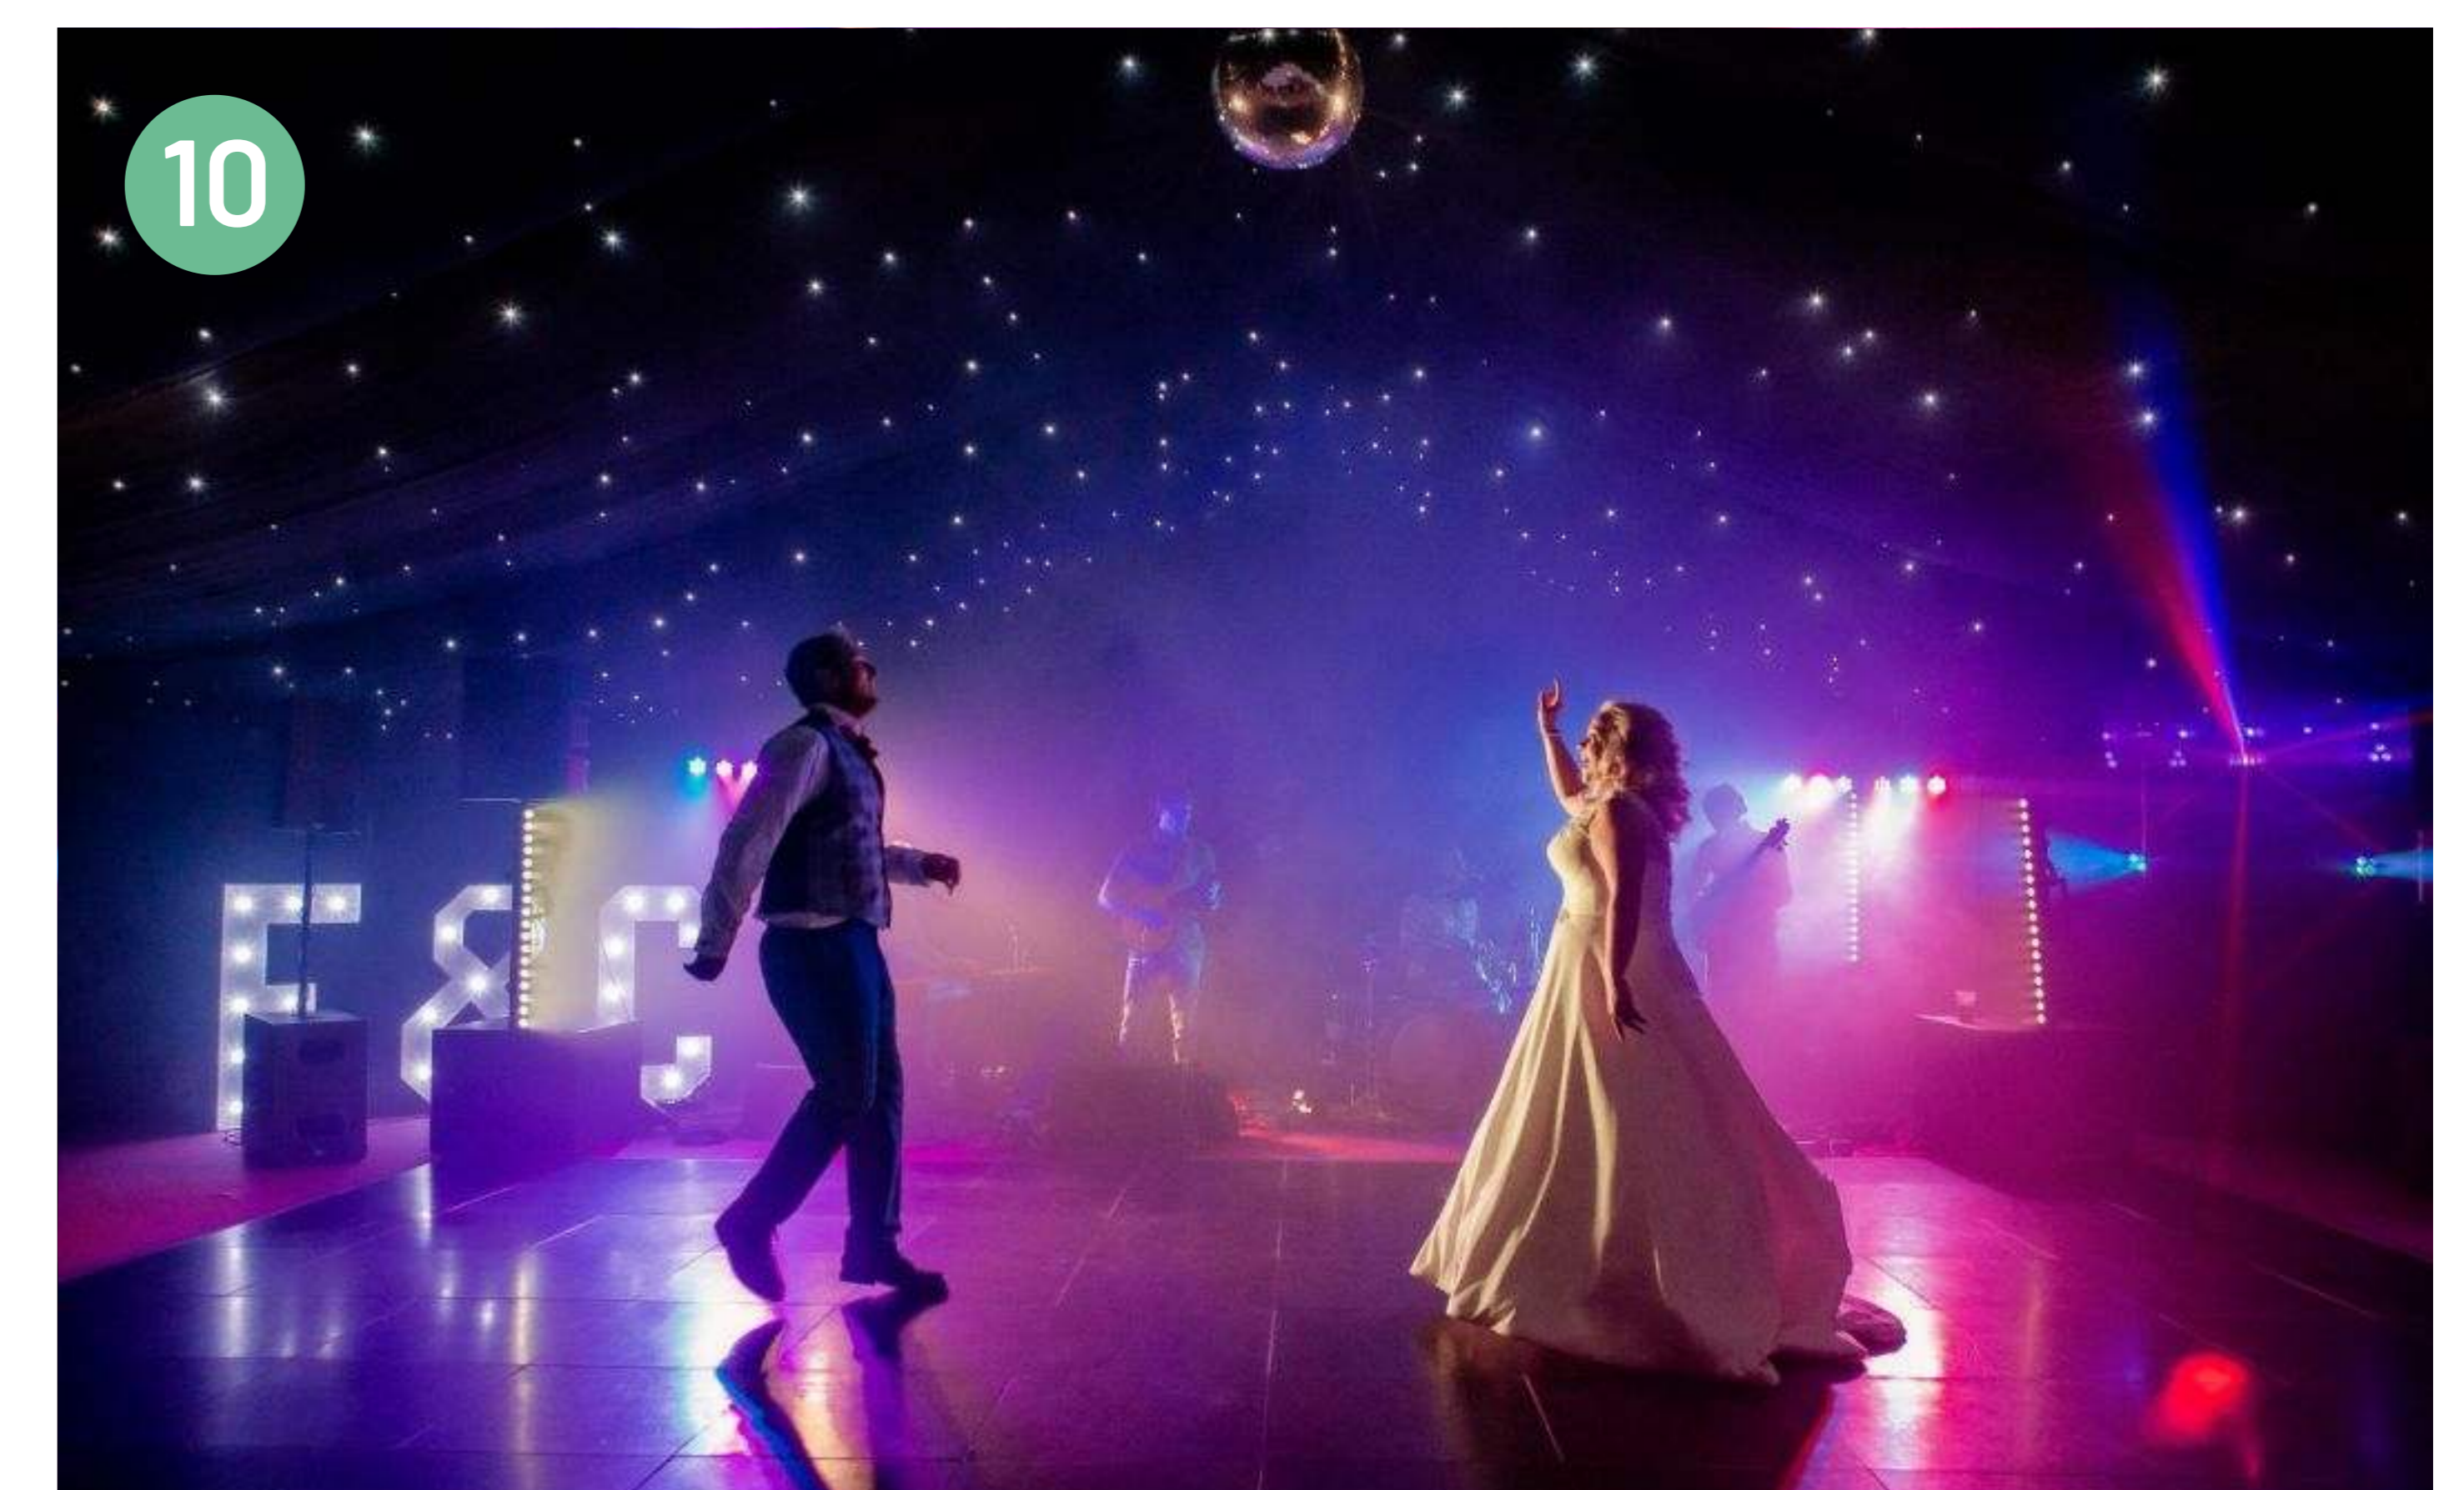

Clearspan Marquee Extras

Finishing touches designed to open up the space and complement your setting.

5. 3m PVC Window Walls **£15.00 per 3m panel**
6. Solid Glass Windows **£200.00 per 3m section**
7. Solid Walls **£50.00 per 3m panel**
8. Chinese Hat Porch **from £210.00 for 3m or 6m from £420.00**
9. Reveal Curtain **£500.00**
10. Black Starlight Lining **£150.00 per 3m bay**