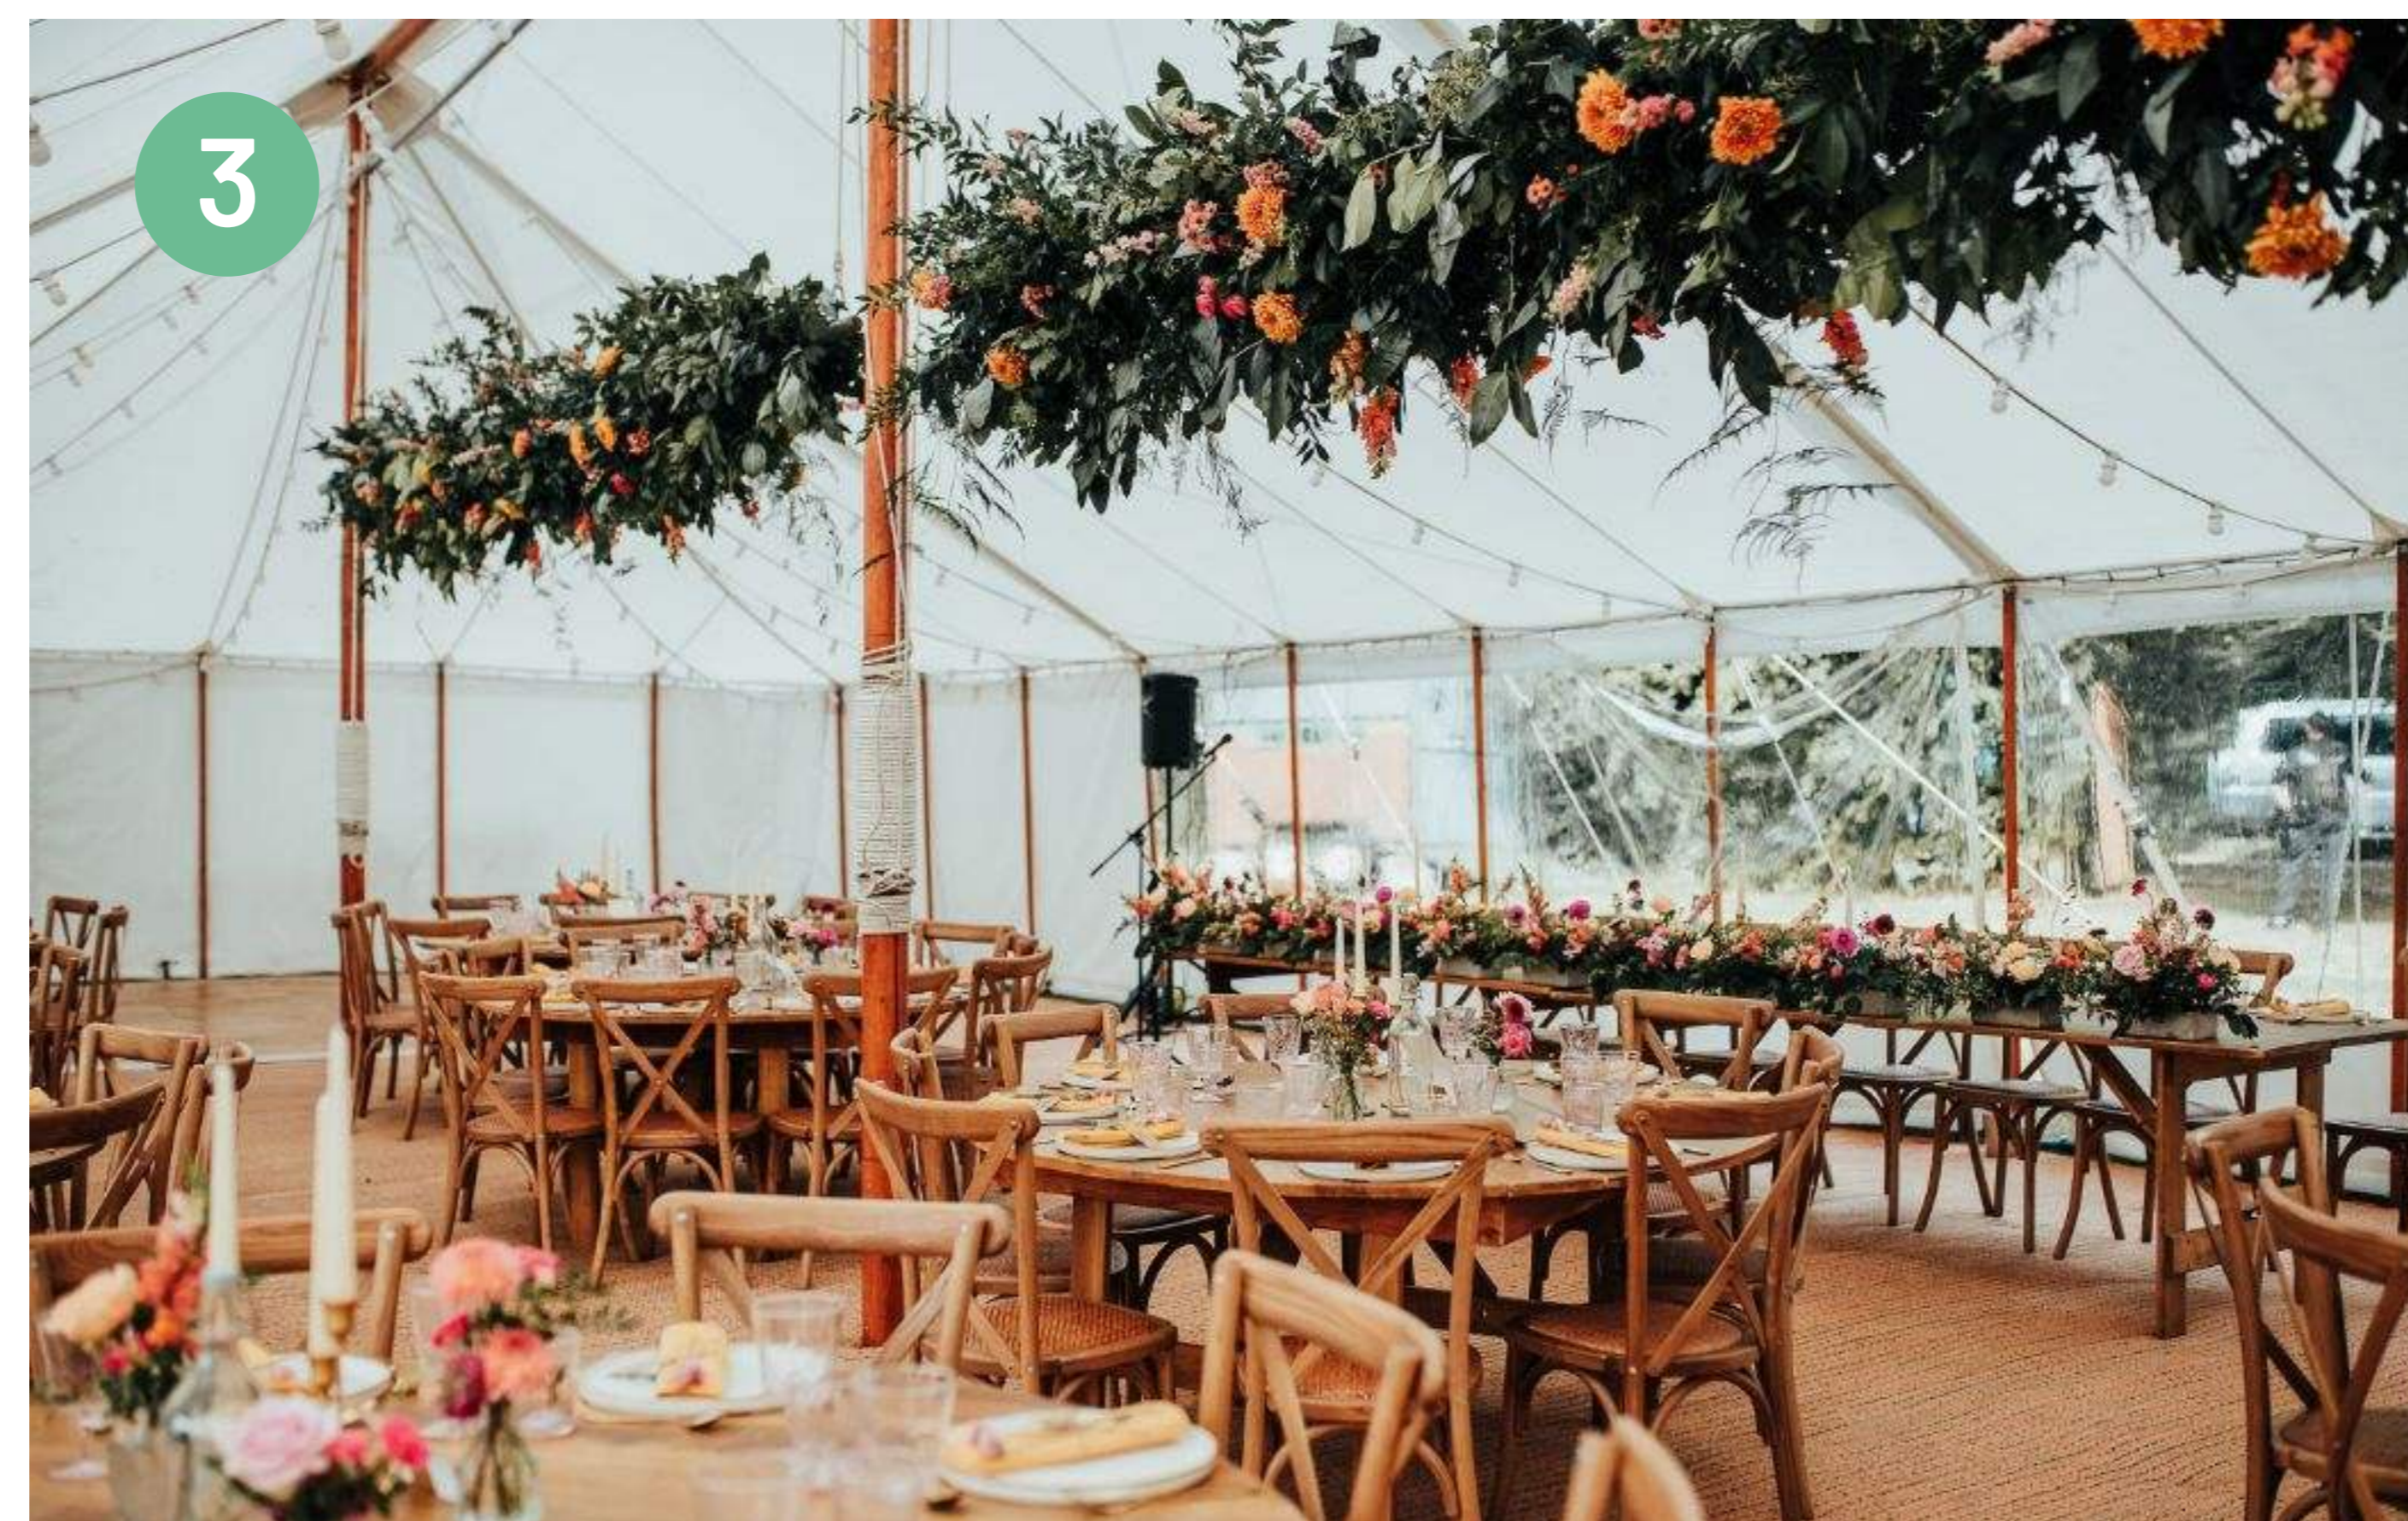

Decor

For some creative extras to add to both clearspan and traditional marquees.

1. 12m x 3m Ivory Lining **£144.00 per m**
2. 12m x 3m White Lining **£144.00 per m**
3. Hanging Decorative Bar for Floral Displays **£25.00 each**
4. Draped Roof Overlays **from £40.00 each**
5. White Roof Overlays **from £40.00 each**
6. Coloured Roof Overlays **from £40.00 each**