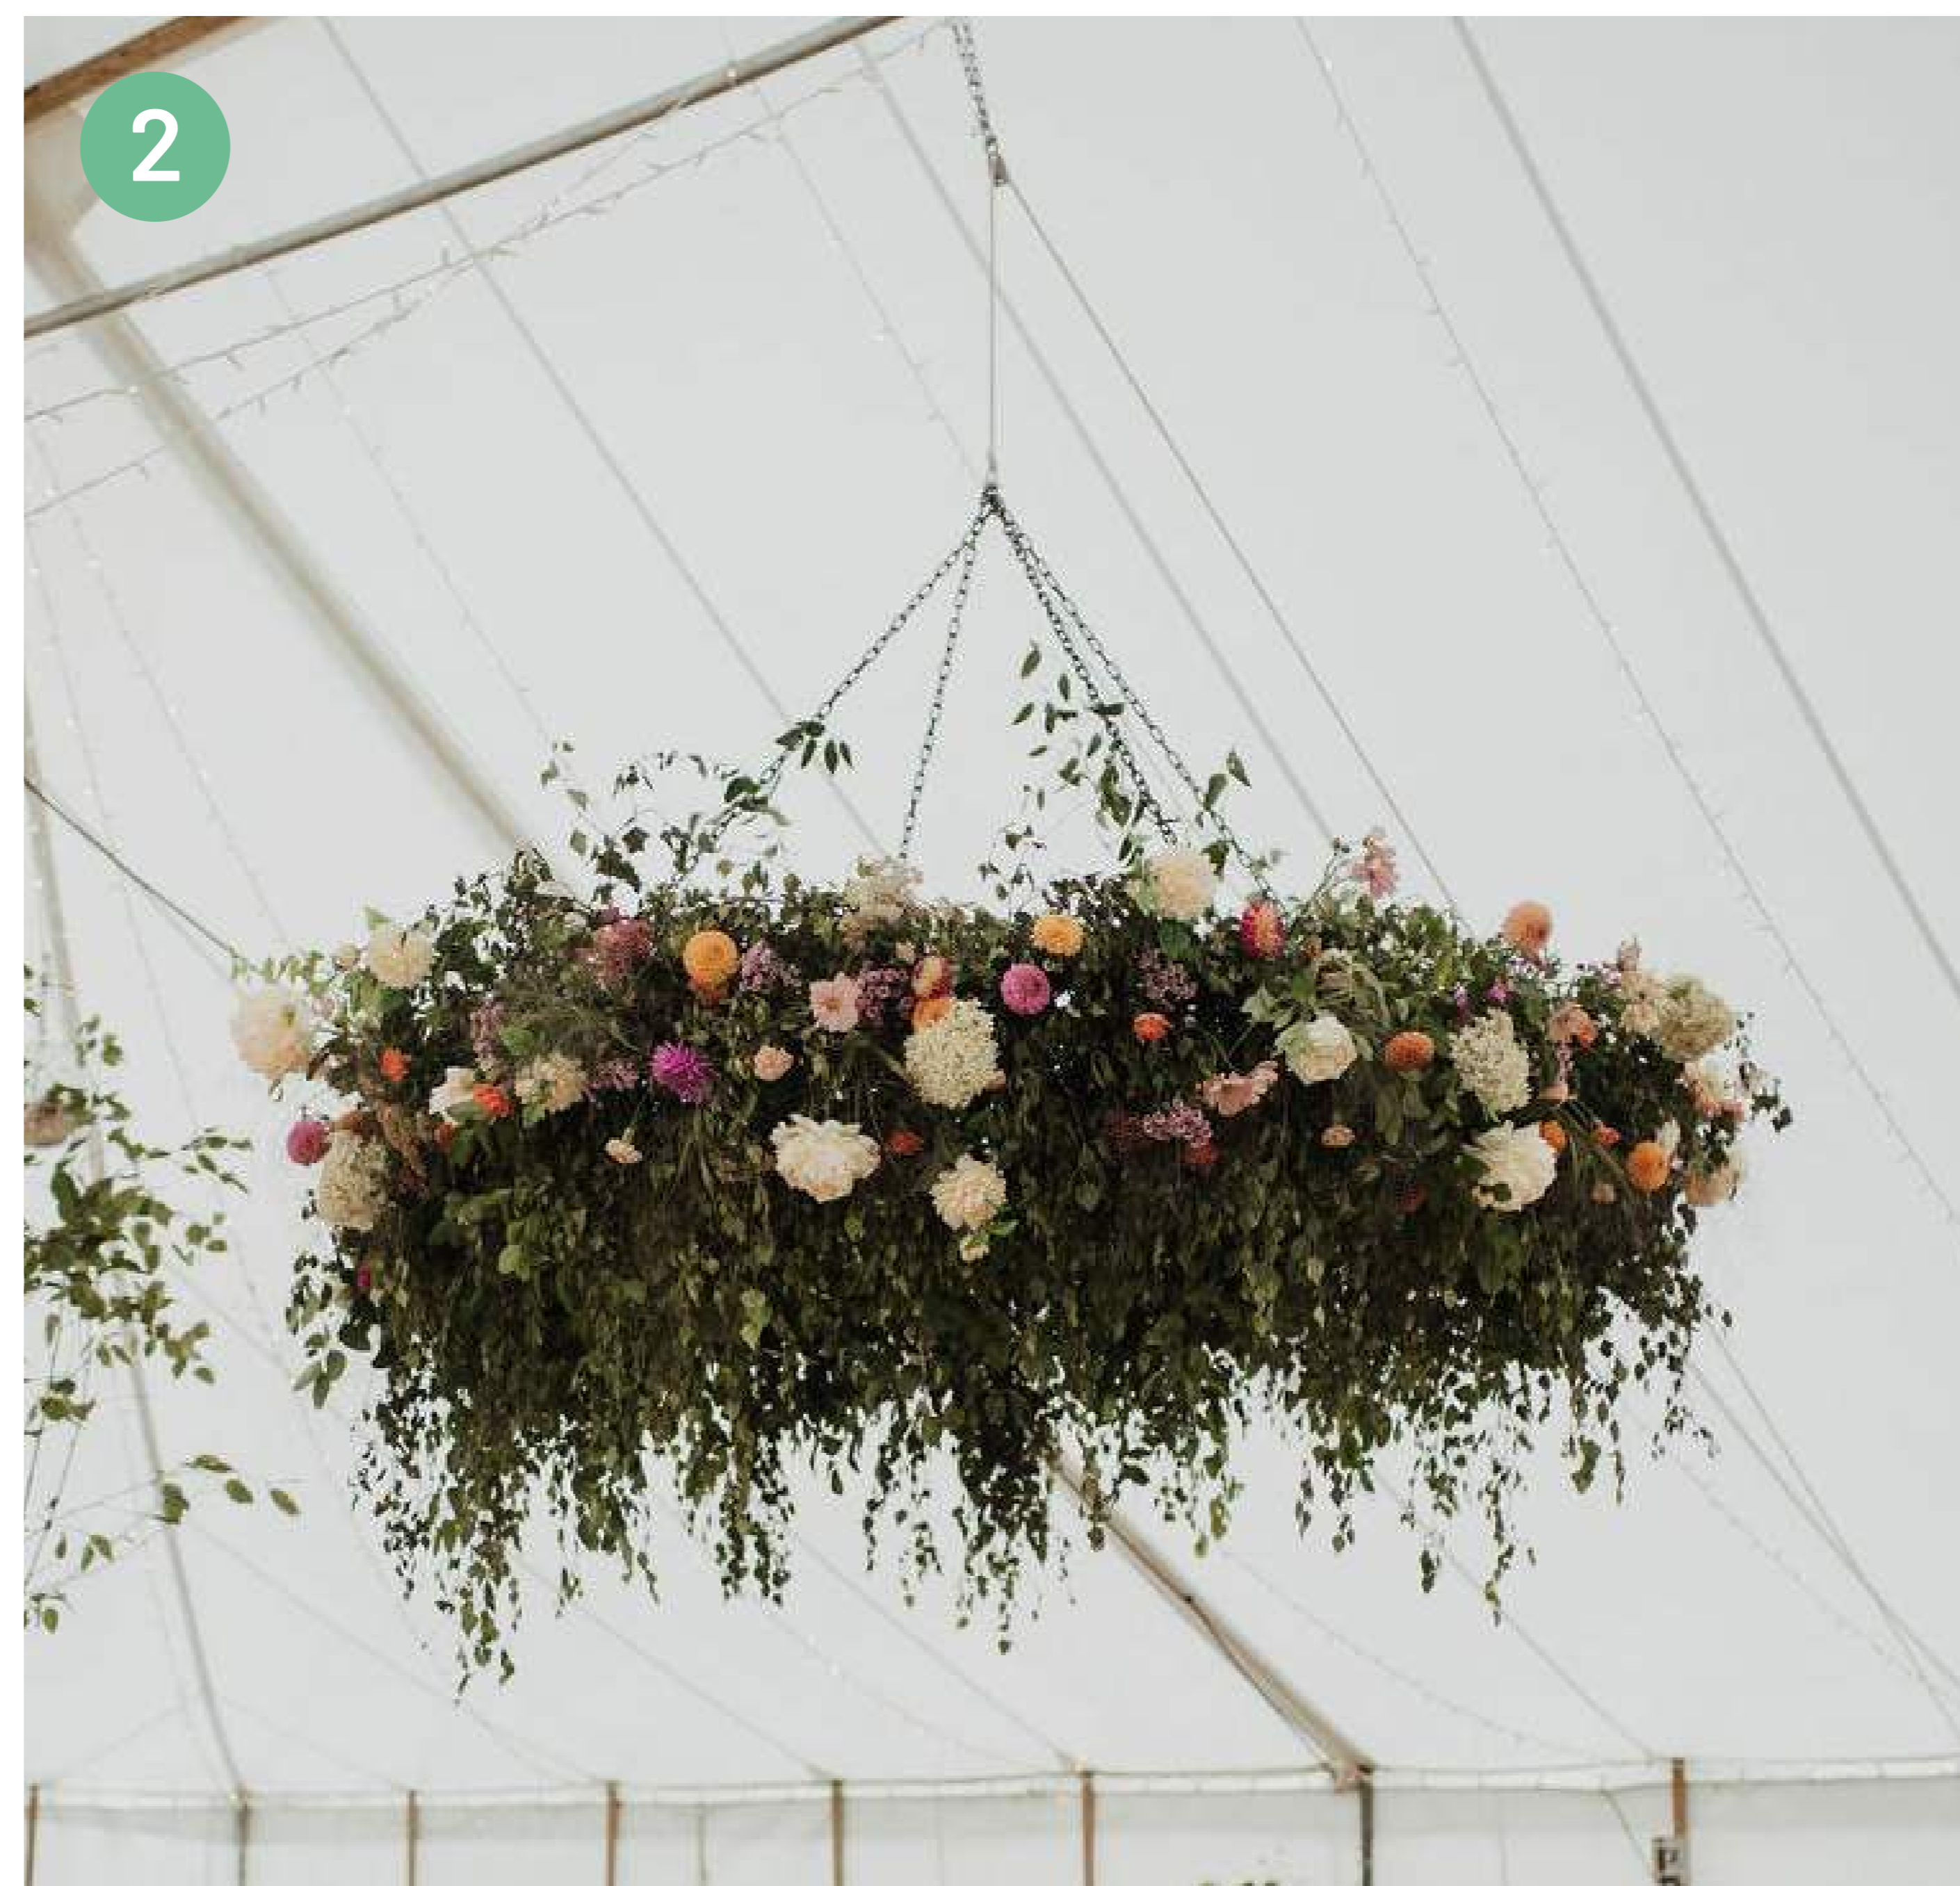

# Clearspan Marquee Extras

Finishing touches designed to open up the space and complement your setting.

- 5. 3m PVC Window Walls **£15.00 per 3m panel**
- 6. Solid Glass Windows **£200.00 per 3m section**
- 7. Solid Walls **£50.00 per 3m panel**
- 8. Chinese Hat Porch **from £210.00 for 3m or 6m from £420.00**
- 9. Reveal Curtain **£500.00**
- 10. Black Starlight Lining **£150.00 per 3m bay**

# Traditional Marquee Extras

Refined extras designed to complement the charm of a traditional pole marquee.

- 1. Traditional Covered Walkway **£241.50 for 4m**
- 2. Hanging Supports for Floral Decorations, Planks, Hoops, Pulleys **from £25.00**
- 3. Roof Overlay Canopy (many colour options available) **POA**
- 4. Panoramic Windows **£20.00 per 20' section**