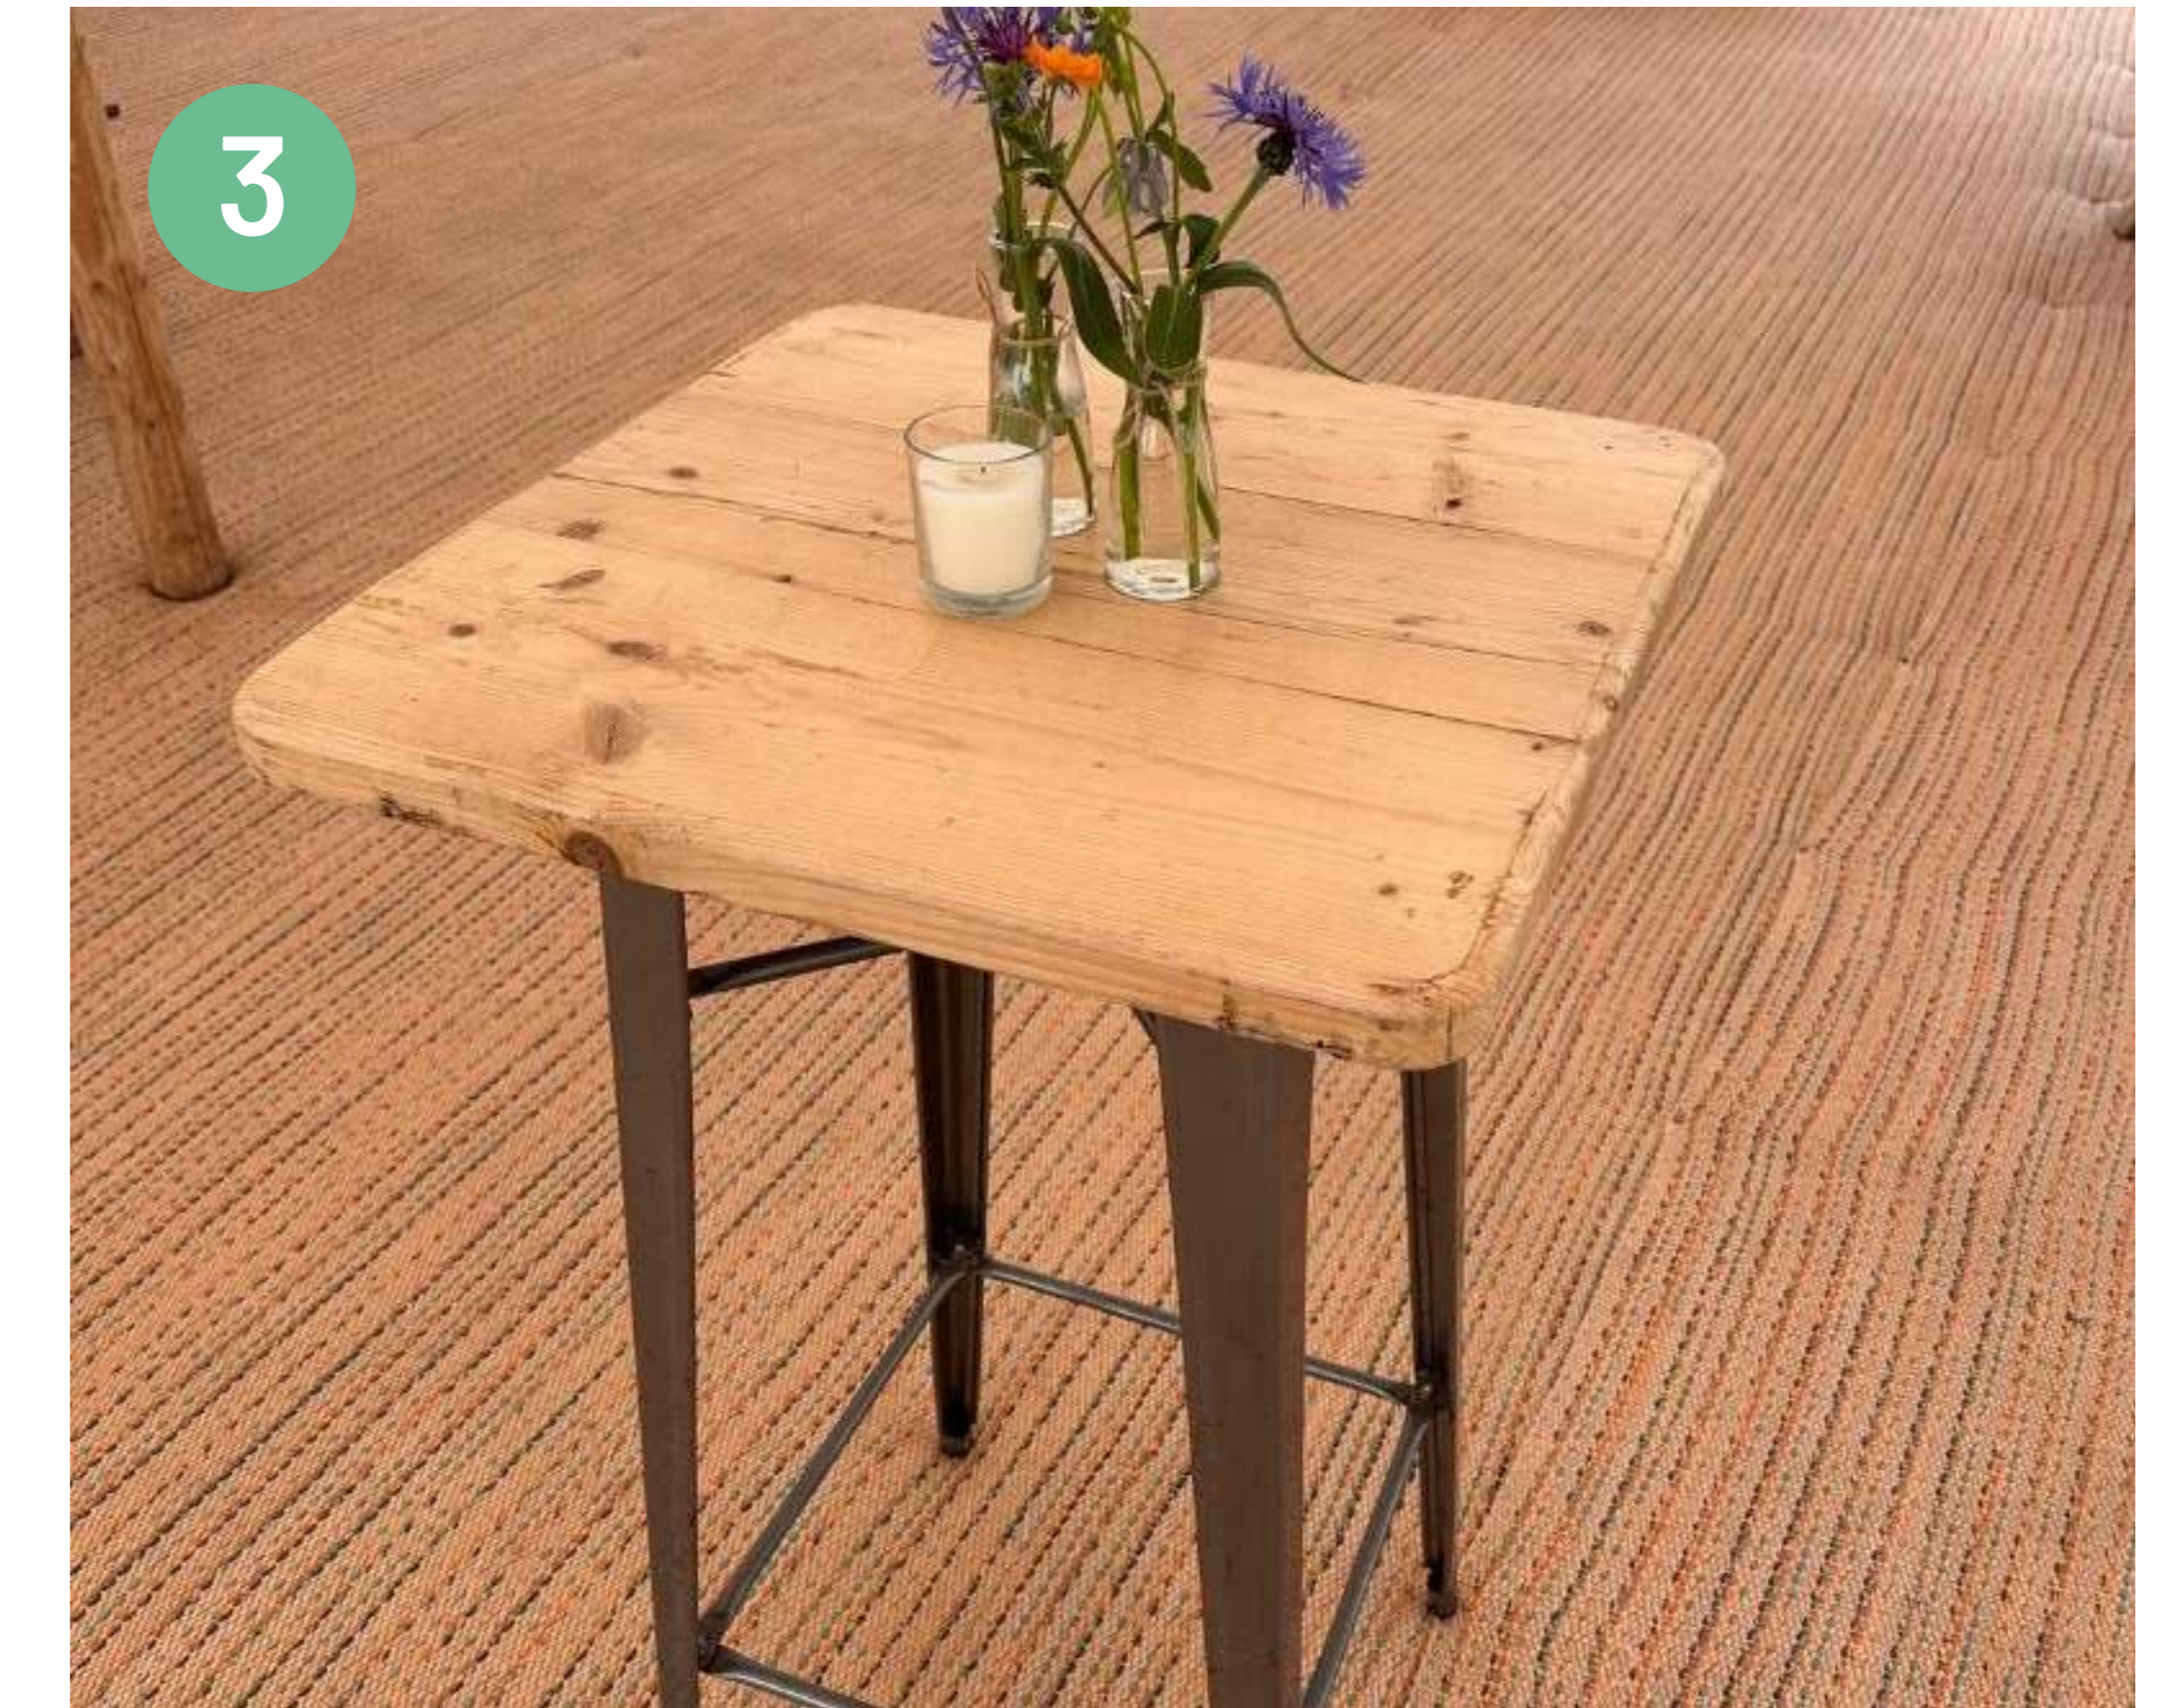

Chillout and Bar Furniture

At your drinks reception if you need to put your drink down you need some where to put it.

1. Wooden Garden Furniture Set including Parasol **£70.00 per set**
2. Mink Velvet Bar Stools with Marble Effect Bar Table **£90.00 per set**
3. Wooden Top Bar Tables **£20.00 each**
4. Wooden Barrels **£40.00 each**
5. Cafe Table and Chair Sets **£24.00 per set**